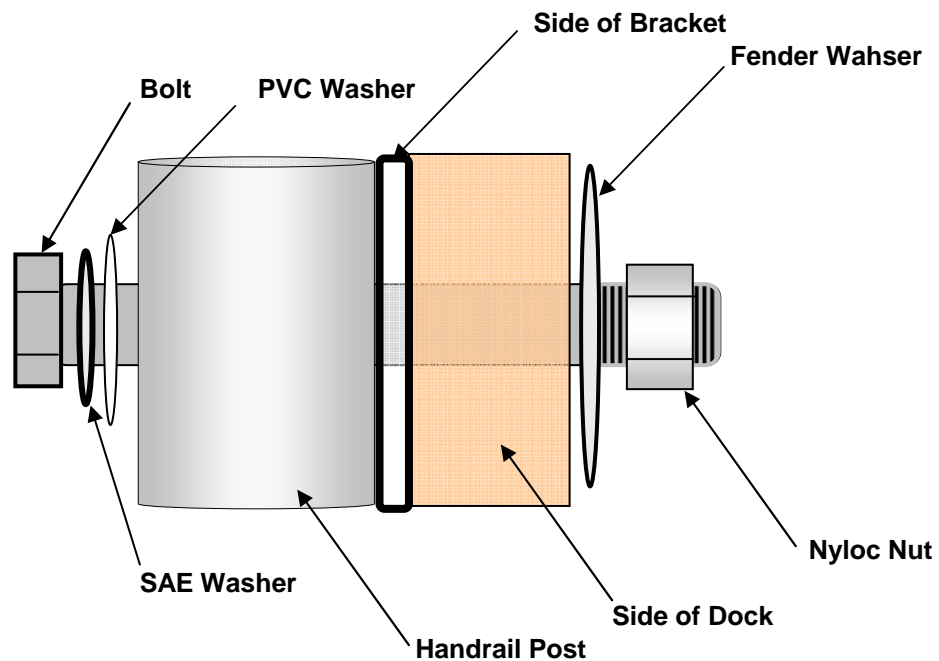

Handrail Hardware Installation

Drawing Not to Scale

Handrail Hardware Parts (Displayed) :

Qty 2 - 1/2" x 4 1/2" Bolt	Qty 2 - 1/2" Fender Washer
Qty 2 - 1/2" SAE Washer	Qty 2 - 1/2" Nyloc Nut
Qty 2 - 1/2" PVC Washer	